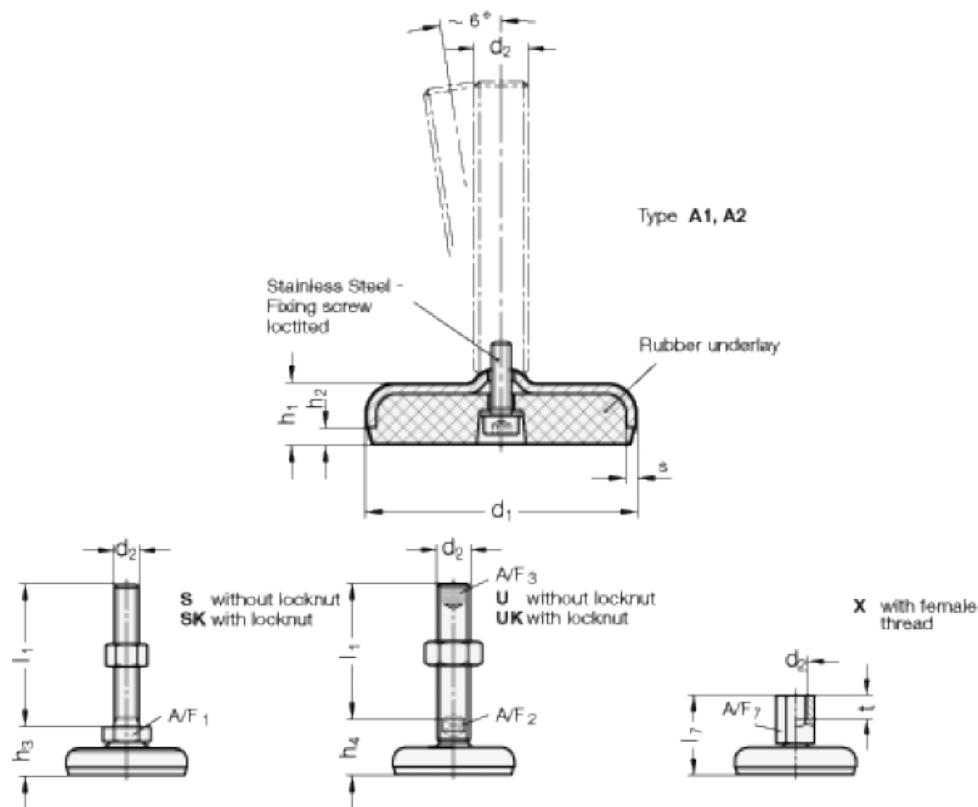

Article number: 2030120M24100A2UK

Description: E+G levelling foot
GN 30-120-M24-100-A2-UK

Note: UK With nut, Hexagon socket at the top, Wrench flat at the bottom

Measures

A/F2 = 19

s = 4

A/F3 = 12

d1 = 120

d2 = M24

h1 = 22

h2 = 6

h4 = 42

l1 = 100